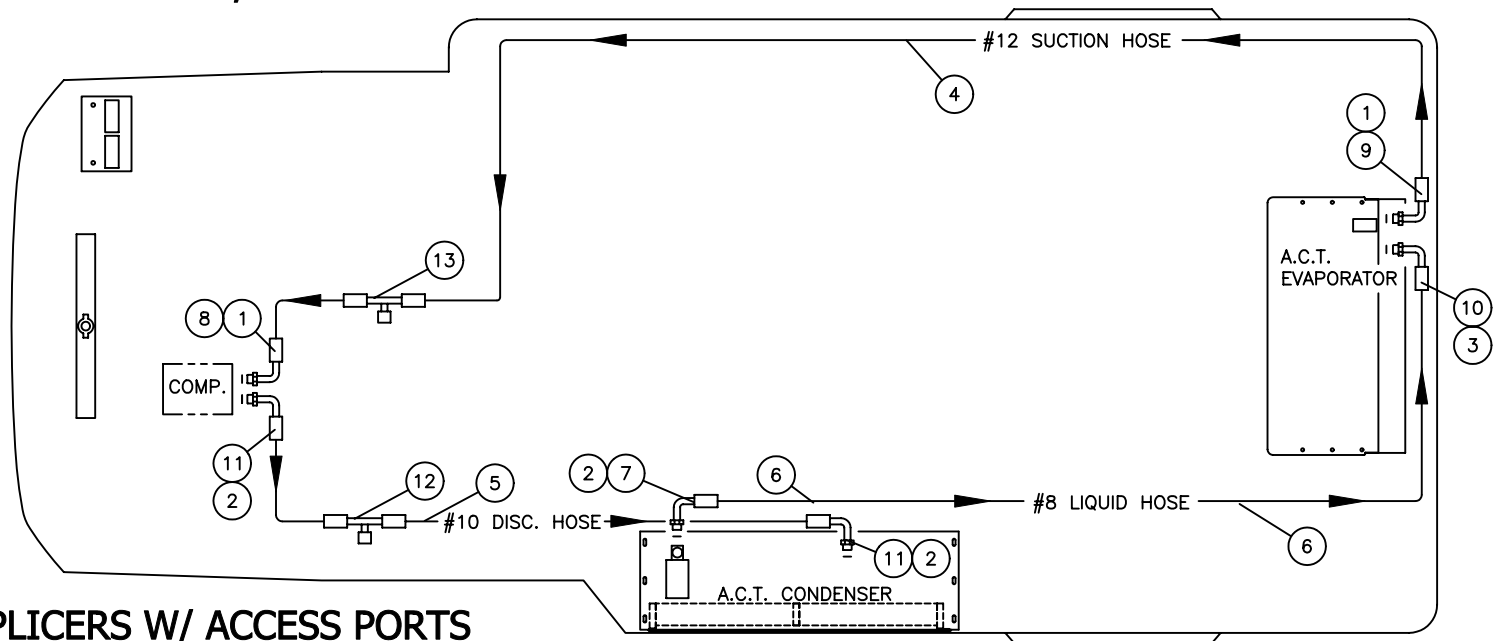

AMERICAN COOLING TECHNOLOGY, Inc.
 715 WILLOW SPRINGS LANE
 YORK, PA 17402
 FAX: (717) 767-3658
 (717) 767-2775

PIPING DIAGRAM
EZ-3,35,4,5,55 W/CS SERIES COND
W/EZ-CLIP FITTINGS AND HOSE
DWG NO. 510-008-EZ

COMP FTGS W/ ACCESS PORTS

SPLICERS W/ ACCESS PORTS

IT	QTY	ACT P/N	SIZE	DESCRIPTION
1	2	ORG-058	-	O-RING,5/8 DIA, R-134a
2	3	ORG-012	-	O-RING,1/2 DIA, R-134a
3	1	ORG-038	-	O-RING,3/8 DIA, R-134a
4	A/R	HSE-012-EZ	-	HOSE, REFRIGERANT, #12
5	A/R	HSE-010-EZ	-	HOSE, REFRIGERANT, #10
6	A/R	HSE-008-EZ	-	HOSE, REFRIGERANT, #8
7	1	FTG-124-EZ	-	FTG,90 DEG FOR 1/2" X#8 HOSE
8	1	FTG-103-EZ	-	FTG,90 DEG,5/8 FOR X #12 HOSE
9	1	FTG-101-EZ	-	FTG,90 DEG,5/8 MOR X #12 HOSE
10	1	FTG-100-EZ	-	FTG,90 DEG,3/8 MOR X #8 HOSE
11	2	FTG-102-EZ	-	FTG,90 DEG,1/2 FOR X #10 HOSE
12	1	FTG-107-EZ	-	FTG,SPLICER,#10 X #10 W/R134A HIGH SIDE SERVICE PORT
13	1	FTG-108-EZ	-	FTG,SPLICER,#12 X #12 W/R134A LOW SIDE SERICE PORT
14	1	FTG-115-EZ	-	FTG,90DEG FOR 5/8"X#12 W/R134A L/S PORT
15	1	FTG-114-EZ	-	FTG,90DEG FOR 1/2"X#10 W/R134A H/S PORT
16				