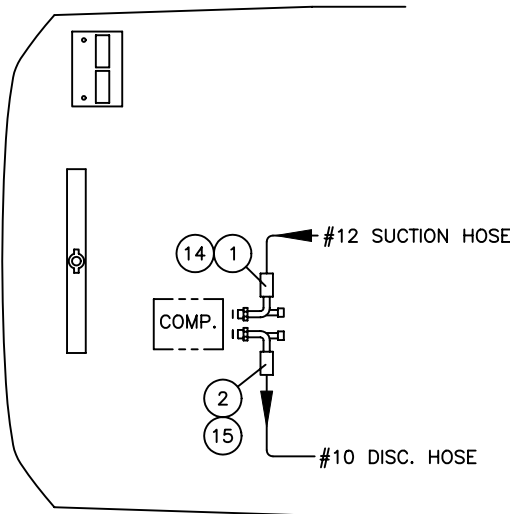

AMERICAN COOLING TECHNOLOGY, Inc.
 715 WILLOW SPRINGS LANE
 YORK, PA 17402
 FAX: (717) 767-3658
 (717) 767-2775

PIPING DIAGRAM
EZ-3,35,4,5,55 W/CS SERIES COND
W/EZ-CLIP FITTINGS AND HOSE
DWG NO. 510-008-EZ

COMP FTGS W/ ACCESS PORTS

SPLICERS W/ ACCESS PORTS

IT	QTY	ACT P/N	SIZE	DESCRIPTION
1	2	ORG-058	-	O-RING,5/8 DIA, R-134a
2	3	ORG-012	-	O-RING,1/2 DIA, R-134a
3	1	ORG-038	-	O-RING,3/8 DIA, R-134a
4	A/R	HSE-012-EZ	-	HOSE, REFRIGERANT, #12
5	A/R	HSE-010-EZ	-	HOSE, REFRIGERANT, #10
6	A/R	HSE-008-EZ	-	HOSE, REFRIGERANT, #8
7	1	FTG-124-EZ	-	FTG,90 DEG FOR 1/2" X#8 HOSE
8	1	FTG-103-EZ	-	FTG,90 DEG,5/8 FOR X #12 HOSE
9	1	FTG-101-EZ	-	FTG,90 DEG,5/8 MOR X #12 HOSE
10	1	FTG-100-EZ	-	FTG,90 DEG,3/8 MOR X #8 HOSE
11	2	FTG-102-EZ	-	FTG,90 DEG,1/2 FOR X #10 HOSE
12	1	FTG-107-EZ	-	FTG,SPLICER,#10 X #10 W/R134A HIGH SIDE SERVICE PORT
13	1	FTG-108-EZ	-	FTG,SPLICER,#12 X #12 W/R134A LOW SIDE SERICE PORT
14	1	FTG-115-EZ	-	FTG,90DEG FOR 5/8"X#12 W/R134A L/S PORT
15	1	FTG-114-EZ	-	FTG,90DEG FOR 1/2"X#10 W/R134A H/S PORT
16				